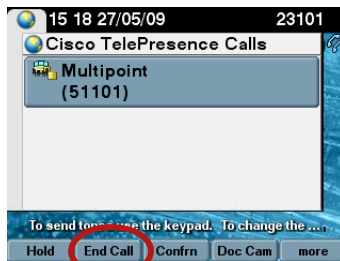

Cisco TelePresence Quick Start Guide

The following Cisco TelePresence Systems are used on the Ministerial Communications Network (MCN)

CTS-3000

CTS-1000

CTS-500

Launching Your Meeting

Touch screen Phone

When scheduled via the GNSB Service desk, your meeting will be automatically displayed on the phone

Simply press your meeting, or press the 'StartMtg' button

Ending a Call

Press the 'End Call' button on the Phone

Microphone Mute

Mute OFF
Mute ON

Speaker Volume

Press the 'Volume' rocker button up or down

Press the 'save' button to keep this volume level for future meetings