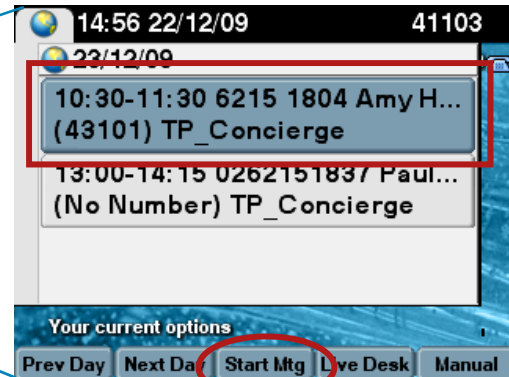

Cisco TelePresence Quick Start Guide

The following Cisco TelePresence Systems are used on the Ministerial Communications Network (MCN)

CTS-3000

CTS-1000

CTS-500

Launching Your Meeting

Touch screen Phone

When scheduled via the GNSB Service desk, your meeting will be automatically displayed on the phone

Simply press your meeting, or press the 'StartMtg' button

Ending a Call

Press the 'End Call' button on the Phone

Microphone Mute

Mute OFF
Mute ON

Speaker Volume

Press the 'Volume' rocker button up or down

Press the 'save' button to keep this volume level for future meetings

Place a Call on Hold

Press the 'Hold' button on the Phone. Press 'Resume' to restore

If you need support:

GNSB Service Desk
Press 'Live Desk' button,
dial 888 from MCN or
dial 02 6215 1800

Cisco TelePresence Quick Start Guide (cont)