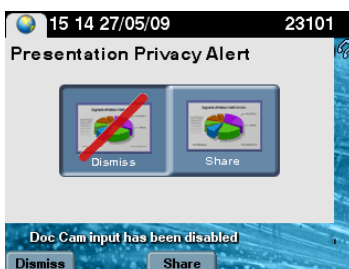

Document Camera

Press the **'DocCam'** button

Press **'Power'** icon to Turn on / off

Press the **'+'** or **'-'** icons to zoom

Once zoomed, press **'Focus'** icon

Presentation Privacy

If the Document Camera or VGA is connected before the call commences, Press **'Dismiss'** icon to stop content from being shared with remote parties, or **'Share'** to allow content to be seen