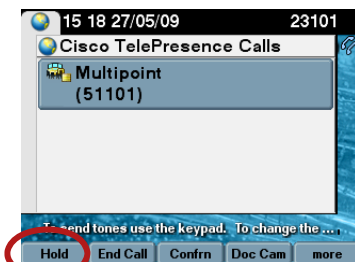

Simply press your meeting, or press the 'StartMtg' button

Ending a Call

Press the 'End Call' button on the Phone

Microphone Mute

Mute OFF
Mute ON

Speaker Volume

Press the 'Volume' rocker button up or down

Press the 'save' button to keep this volume level for future meetings

Place a Call on Hold

Press the 'Hold' button on the Phone. Press 'Resume' to restore

If you need support:

GNSB Service Desk
Press 'Live Desk' button,
dial 888 from MCN or
dial 02 6215 1800

Cisco TelePresence Quick Start Guide (cont)