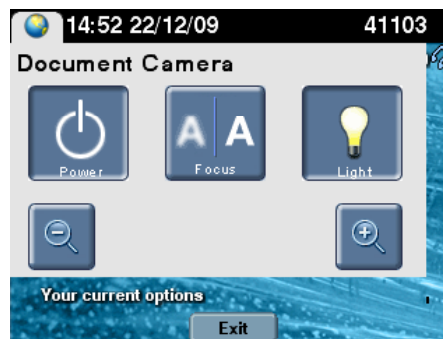

Document Camera

Press the **'DocCam'** button

Press **'Power'** icon to Turn on / off

Press the **'+'** or **'-'** icons to zoom

Once zoomed, press **'Focus'** icon